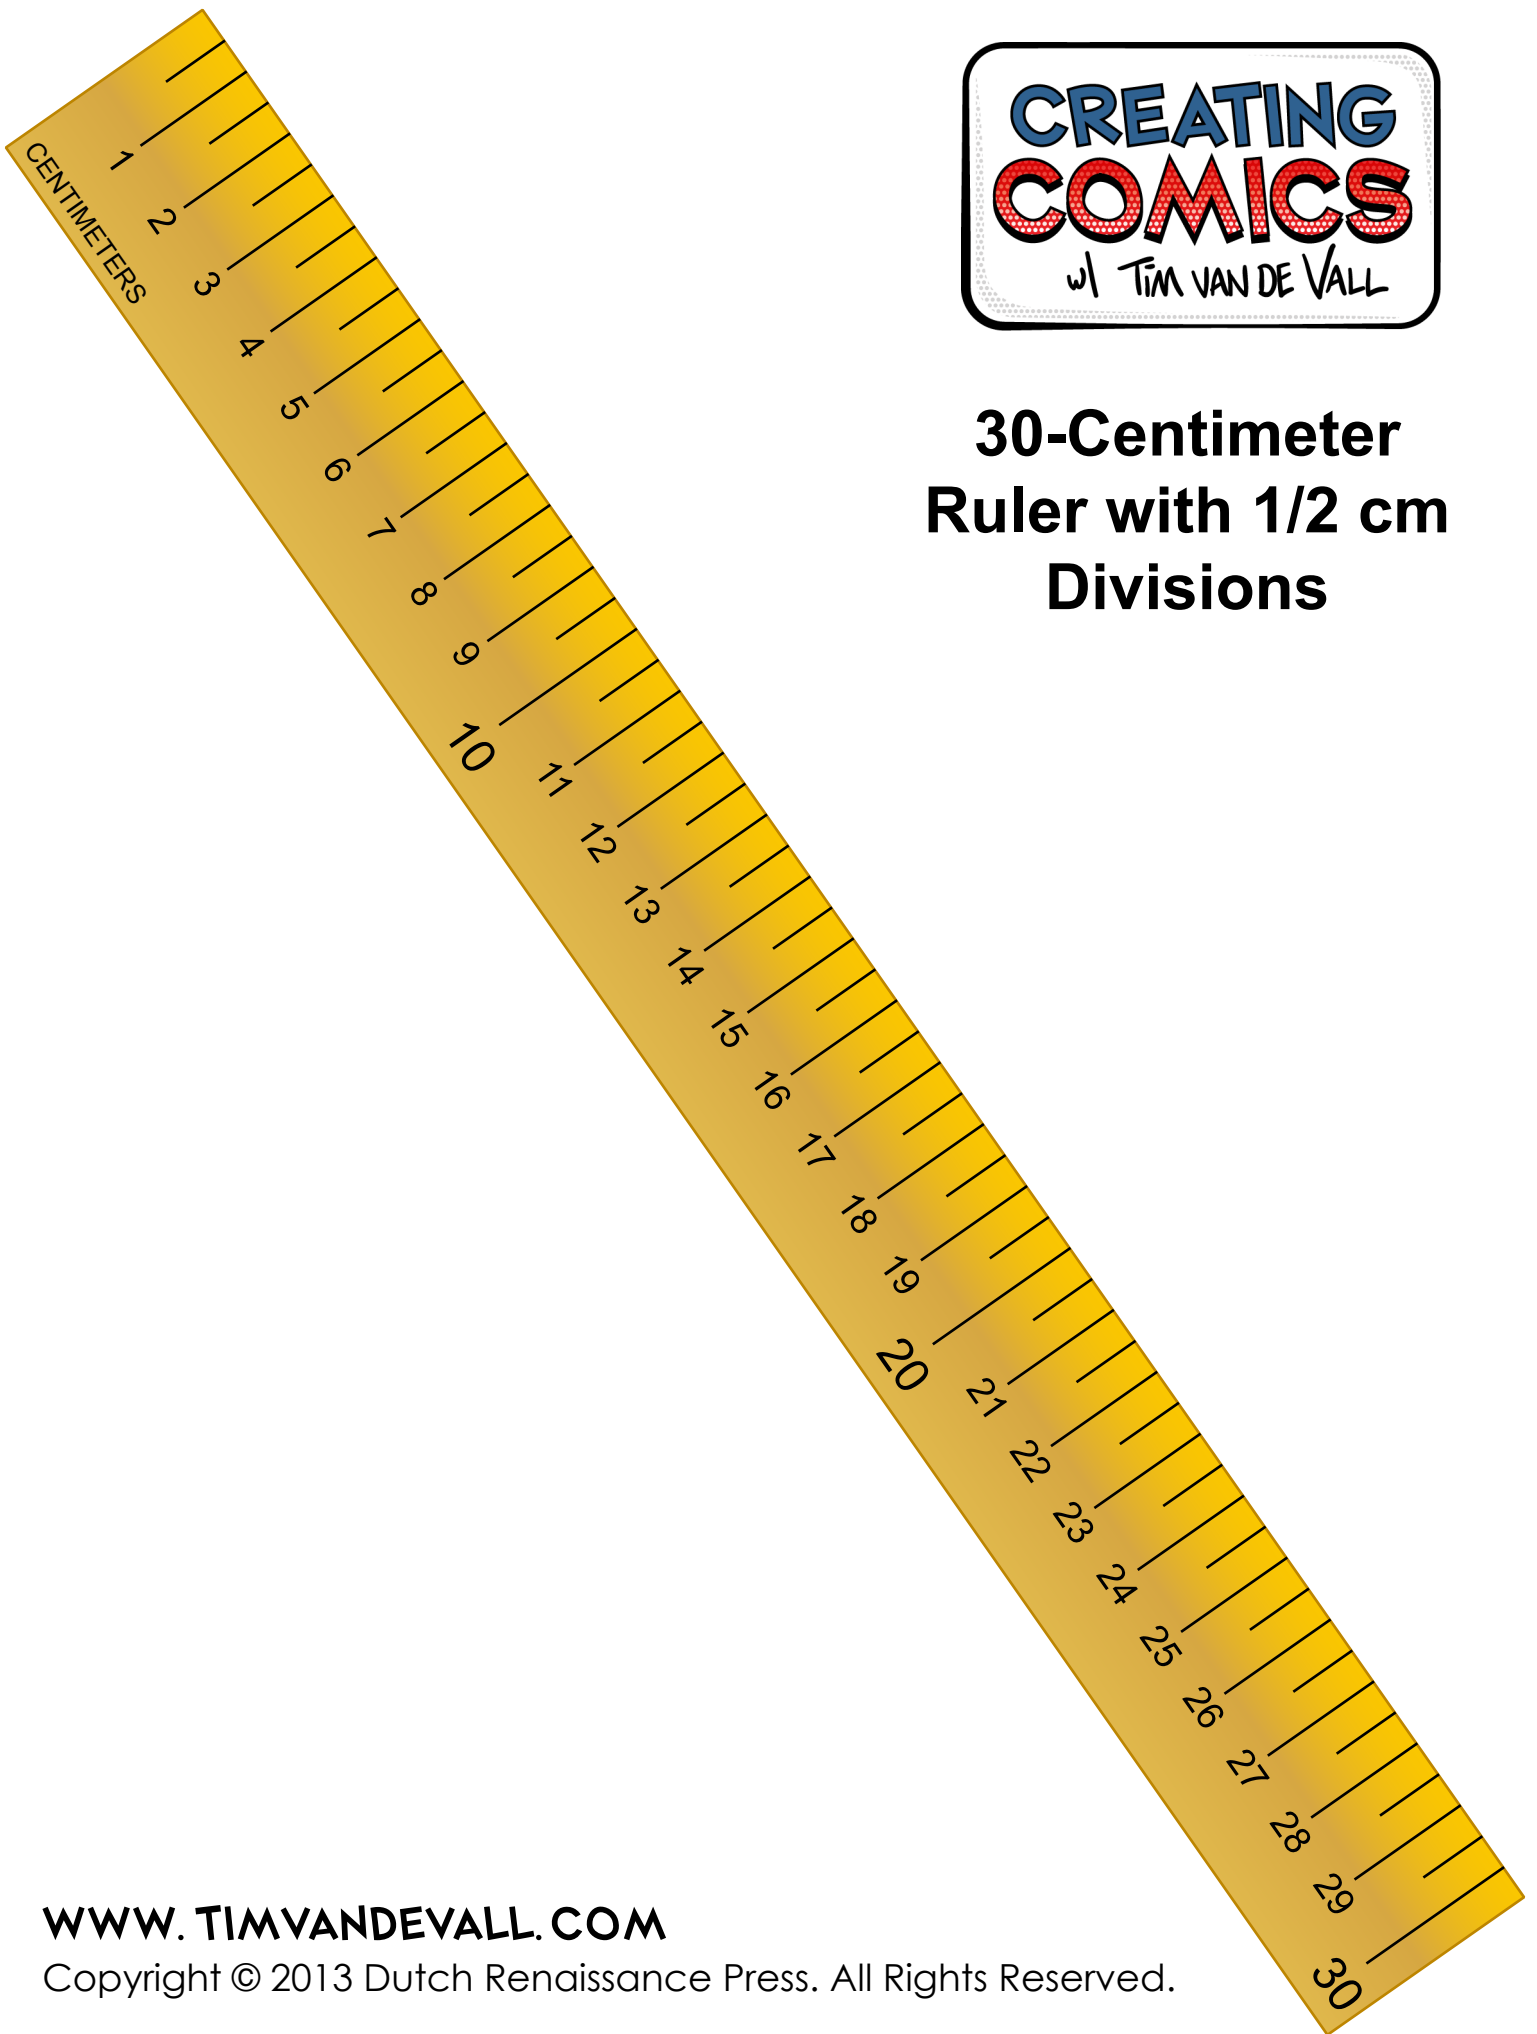

**30-Centimeter  
Ruler with 1/2 cm  
Divisions**

**WWW.TIMVANDEVALL.COM**

Copyright © 2013 Dutch Renaissance Press. All Rights Reserved.